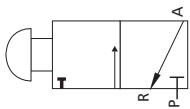

1610

Slide valve BSPP & metric thread

CODE	T	D	I	L	H	GR.
1610TRM5	M5	14	5,0	30,5	10	11
1610TR18	G1/8"	25	9,0	48,0	14	51
1610TR14	G1/4"	30	11,5	58,0	19	98
1610TR38	G3/8"	35	12,0	70,0	22	156
1610TR12	G1/2"	40	15,0	75,0	27	212
1610TR34	G3/4"	50	16,5	83,0	32	317

1620

Slide valve NPT thread

CODE	T	D	I	L	H	GR.
1620TR18	N1/8"	25	8	55,5	14	51
1620TR14	N1/4"	30	11	69,0	19	98
1620TR38	N3/8"	35	12	81,5	22	156
1620TR12	N1/2"	40	15	90,0	27	212