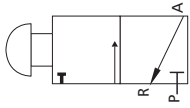

1610

Slide valve BSPP & metric thread

CODE	T	D	I	L	H	GR.
1610TRM5	M5	14	5,0	30,5	10	11
1610TR18	G1/8"	25	9,0	48,0	14	51
1610TR14	G1/4"	30	11,5	58,0	19	98
1610TR38	G3/8"	35	12,0	70,0	22	156
1610TR12	G1/2"	40	15,0	75,0	27	212
1610TR34	G3/4"	50	16,5	83,0	32	317

1620

Slide valve NPT thread

CODE	T	D	I	L	H	GR.
1620TR18	N1/8"	25	8	55,5	14	51
1620TR14	N1/4"	30	11	69,0	19	98
1620TR38	N3/8"	35	12	81,5	22	156
1620TR12	N1/2"	40	15	90,0	27	212