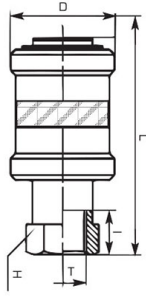

1610

Slide valve BSPP & metric thread

CODE	T	D	I	L	H	GR.
1610TRM5	M5	14	5,0	30,5	10	11
1610TR18	G1/8"	25	9,0	48,0	14	51
1610TR14	G1/4"	30	11,5	58,0	19	98
1610TR38	G3/8"	35	12,0	70,0	22	156
1610TR12	G1/2"	40	15,0	75,0	27	212
1610TR34	G3/4"	50	16,5	83,0	32	317

1620

Slide valve NPT thread

CODE	T	D	I	L	H	GR.
1620TR18	N1/8"	25	8	55,5	14	51
1620TR14	N1/4"	30	11	69,0	19	98
1620TR38	N3/8"	35	12	81,5	22	156
1620TR12	N1/2"	40	15	90,0	27	212