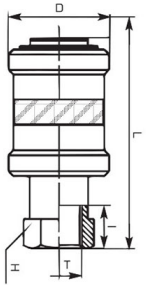

1610

Slide valve BSPP & metric thread

CODE	T	D	I	L	H	GR.
1610TRM5	M5	14	5,0	30,5	10	11
1610TR18	G1/8"	25	9,0	48,0	14	51
1610TR14	G1/4"	30	11,5	58,0	19	98
1610TR38	G3/8"	35	12,0	70,0	22	156
1610TR12	G1/2"	40	15,0	75,0	27	212
1610TR34	G3/4"	50	16,5	83,0	32	317

1620

Slide valve NPT thread

CODE	T	D	I	L	H	GR.
1620TR18	N1/8"	25	8	55,5	14	51
1620TR14	N1/4"	30	11	69,0	19	98
1620TR38	N3/8"	35	12	81,5	22	156
1620TR12	N1/2"	40	15	90,0	27	212