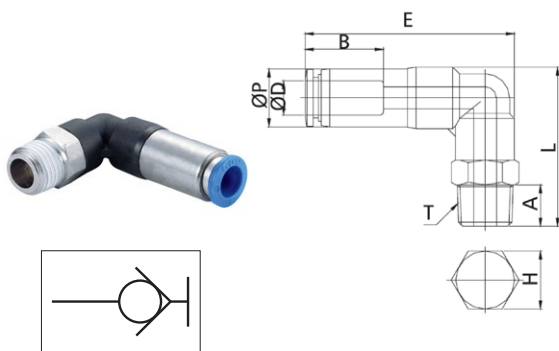

**SPC-G**

Male connector stop fitting BSPP thread

| CODE     | ØD | T     | ØP   | L    | A   | B    | H  | GR. |
|----------|----|-------|------|------|-----|------|----|-----|
| SPC04G01 | 4  | G1/8" | 10,3 | 25,5 | 5,0 | 14,7 | 12 | 10  |
| SPC06G01 | 6  | G1/8" | 12,0 | 27,8 | 5,0 | 16,4 | 12 | 13  |
| SPC06G02 | 6  | G1/4" | 12,0 | 27,3 | 6,5 | 16,4 | 15 | 20  |
| SPC08G02 | 8  | G1/4" | 14,0 | 31,9 | 6,5 | 18,4 | 15 | 20  |
| SPC08G03 | 8  | G3/8" | 14,0 | 31,9 | 6,5 | 18,4 | 17 | 36  |
| SPC10G02 | 10 | G1/4" | 17,0 | 34,9 | 6,5 | 19,6 | 17 | 48  |
| SPC10G03 | 10 | G3/8" | 17,0 | 36,4 | 6,5 | 19,6 | 17 | 36  |
| SPC10G04 | 10 | G1/2" | 17,0 | 37,4 | 8,0 | 19,6 | 21 | 60  |
| SPC12G02 | 12 | G1/4" | 19,0 | 43,3 | 6,5 | 21,9 | 19 | 48  |
| SPC12G03 | 12 | G3/8" | 19,0 | 43,3 | 6,5 | 21,9 | 21 | 49  |
| SPC12G04 | 12 | G1/2" | 19,0 | 43,8 | 8,0 | 21,9 | 21 | 64  |

**SPL-R**

Male elbow stop fitting BSPT thread

| CODE     | ØD | T     | ØP   | L    | E    | A    | B    | H  | GR. |
|----------|----|-------|------|------|------|------|------|----|-----|
| SPL04R01 | 4  | R1/8" | 10,0 | 26,9 | 34,5 | 8,0  | 14,7 | 10 | 15  |
| SPL06R01 | 6  | R1/8" | 12,0 | 32,8 | 38,9 | 8,0  | 16,4 | 12 | 22  |
| SPL06R02 | 6  | R1/4" | 12,0 | 35,8 | 38,9 | 10,0 | 16,4 | 14 | 27  |
| SPL08R01 | 8  | R1/8" | 14,0 | 35,4 | 49,9 | 8,0  | 18,4 | 14 | 37  |
| SPL08R02 | 8  | R1/4" | 14,0 | 38,4 | 49,9 | 10,0 | 18,4 | 14 | 38  |
| SPL08R03 | 8  | R3/8" | 14,0 | 32,0 | 42,9 | 11,0 | 18,4 | 17 | 44  |
| SPL10R02 | 10 | R1/4" | 17,0 | 40,3 | 57,5 | 10,0 | 19,6 | 17 | 57  |
| SPL10R03 | 10 | R3/8" | 17,0 | 41,3 | 57,5 | 11,0 | 19,6 | 17 | 64  |
| SPL10R04 | 10 | R1/2" | 17,0 | 44,3 | 57,5 | 14,0 | 19,6 | 21 | 80  |
| SPL12R03 | 12 | R3/8" | 19,0 | 45,7 | 67,1 | 11,0 | 21,9 | 19 | 78  |
| SPL12R04 | 12 | R1/2" | 19,0 | 48,7 | 67,1 | 14,0 | 21,9 | 21 | 91  |