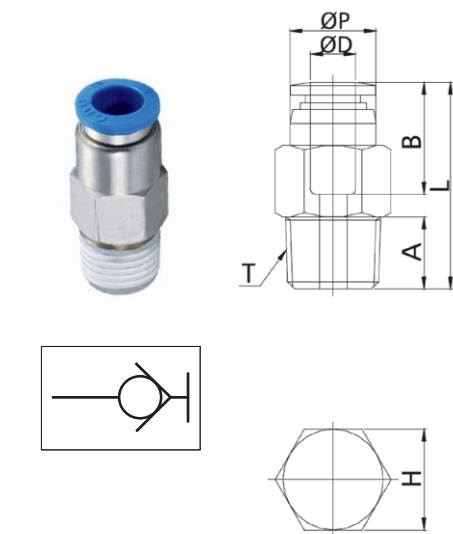

**SPC-R**

Male connector stop fitting BSPT thread

| CODE     | ØD | T     | ØP   | L    | A    | B    | H  | GR. |
|----------|----|-------|------|------|------|------|----|-----|
| SPC04R01 | 4  | R1/8" | 10,0 | 26,1 | 8,0  | 14,7 | 10 | 10  |
| SPC06R01 | 6  | R1/8" | 12,0 | 28,8 | 8,0  | 16,4 | 12 | 13  |
| SPC06R02 | 6  | R1/4" | 12,0 | 28,8 | 10,0 | 16,4 | 14 | 20  |
| SPC08R02 | 8  | R1/4" | 14,0 | 33,3 | 10,0 | 18,4 | 14 | 20  |
| SPC08R03 | 8  | R3/8" | 14,0 | 33,3 | 11,0 | 18,4 | 17 | 36  |
| SPC10R02 | 10 | R1/4" | 17,0 | 36,4 | 10,0 | 19,6 | 17 | 48  |
| SPC10R03 | 10 | R3/8" | 17,0 | 37,6 | 11,0 | 19,6 | 17 | 36  |
| SPC10R04 | 10 | R1/2" | 17,0 | 38,4 | 14,0 | 19,6 | 21 | 60  |
| SPC12R02 | 12 | R1/4" | 19,0 | 44,8 | 10,0 | 21,9 | 19 | 48  |
| SPC12R03 | 12 | R3/8" | 19,0 | 44,7 | 11,0 | 21,9 | 19 | 49  |
| SPC12R04 | 12 | R1/2" | 19,0 | 44,7 | 14,0 | 21,9 | 21 | 64  |

**SPC-G**

Male connector stop fitting BSPP thread

| CODE     | ØD | T     | ØP   | L    | A   | B    | H  | GR. |
|----------|----|-------|------|------|-----|------|----|-----|
| SPC04G01 | 4  | G1/8" | 10,3 | 25,5 | 5,0 | 14,7 | 12 | 10  |
| SPC06G01 | 6  | G1/8" | 12,0 | 27,8 | 5,0 | 16,4 | 12 | 13  |
| SPC06G02 | 6  | G1/4" | 12,0 | 27,3 | 6,5 | 16,4 | 15 | 20  |
| SPC08G02 | 8  | G1/4" | 14,0 | 31,9 | 6,5 | 18,4 | 15 | 20  |
| SPC08G03 | 8  | G3/8" | 14,0 | 31,9 | 6,5 | 18,4 | 17 | 36  |
| SPC10G02 | 10 | G1/4" | 17,0 | 34,9 | 6,5 | 19,6 | 17 | 48  |
| SPC10G03 | 10 | G3/8" | 17,0 | 36,4 | 6,5 | 19,6 | 17 | 36  |
| SPC10G04 | 10 | G1/2" | 17,0 | 37,4 | 8,0 | 19,6 | 21 | 60  |
| SPC12G02 | 12 | G1/4" | 19,0 | 43,3 | 6,5 | 21,9 | 19 | 48  |
| SPC12G03 | 12 | G3/8" | 19,0 | 43,3 | 6,5 | 21,9 | 21 | 49  |
| SPC12G04 | 12 | G1/2" | 19,0 | 43,8 | 8,0 | 21,9 | 21 | 64  |