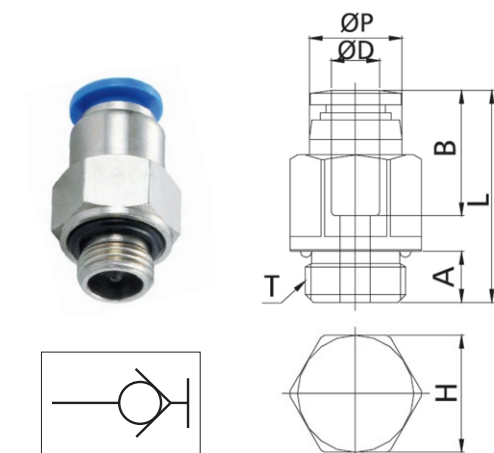

**SPC-R**

Male connector stop fitting BSPT thread

| CODE     | ØD | T     | ØP   | L    | A    | B    | H  | GR. |
|----------|----|-------|------|------|------|------|----|-----|
| SPC04R01 | 4  | R1/8" | 10,0 | 26,1 | 8,0  | 14,7 | 10 | 10  |
| SPC06R01 | 6  | R1/8" | 12,0 | 28,8 | 8,0  | 16,4 | 12 | 13  |
| SPC06R02 | 6  | R1/4" | 12,0 | 28,8 | 10,0 | 16,4 | 14 | 20  |
| SPC08R02 | 8  | R1/4" | 14,0 | 33,3 | 10,0 | 18,4 | 14 | 20  |
| SPC08R03 | 8  | R3/8" | 14,0 | 33,3 | 11,0 | 18,4 | 17 | 36  |
| SPC10R02 | 10 | R1/4" | 17,0 | 36,4 | 10,0 | 19,6 | 17 | 48  |
| SPC10R03 | 10 | R3/8" | 17,0 | 37,6 | 11,0 | 19,6 | 17 | 36  |
| SPC10R04 | 10 | R1/2" | 17,0 | 38,4 | 14,0 | 19,6 | 21 | 60  |
| SPC12R02 | 12 | R1/4" | 19,0 | 44,8 | 10,0 | 21,9 | 19 | 48  |
| SPC12R03 | 12 | R3/8" | 19,0 | 44,7 | 11,0 | 21,9 | 19 | 49  |
| SPC12R04 | 12 | R1/2" | 19,0 | 44,7 | 14,0 | 21,9 | 21 | 64  |

**SPC-G**

Male connector stop fitting BSPP thread

| CODE     | ØD | T     | ØP   | L    | A   | B    | H  | GR. |
|----------|----|-------|------|------|-----|------|----|-----|
| SPC04G01 | 4  | G1/8" | 10,3 | 25,5 | 5,0 | 14,7 | 12 | 10  |
| SPC06G01 | 6  | G1/8" | 12,0 | 27,8 | 5,0 | 16,4 | 12 | 13  |
| SPC06G02 | 6  | G1/4" | 12,0 | 27,3 | 6,5 | 16,4 | 15 | 20  |
| SPC08G02 | 8  | G1/4" | 14,0 | 31,9 | 6,5 | 18,4 | 15 | 20  |
| SPC08G03 | 8  | G3/8" | 14,0 | 31,9 | 6,5 | 18,4 | 17 | 36  |
| SPC10G02 | 10 | G1/4" | 17,0 | 34,9 | 6,5 | 19,6 | 17 | 48  |
| SPC10G03 | 10 | G3/8" | 17,0 | 36,4 | 6,5 | 19,6 | 17 | 36  |
| SPC10G04 | 10 | G1/2" | 17,0 | 37,4 | 8,0 | 19,6 | 21 | 60  |
| SPC12G02 | 12 | G1/4" | 19,0 | 43,3 | 6,5 | 21,9 | 19 | 48  |
| SPC12G03 | 12 | G3/8" | 19,0 | 43,3 | 6,5 | 21,9 | 21 | 49  |
| SPC12G04 | 12 | G1/2" | 19,0 | 43,8 | 8,0 | 21,9 | 21 | 64  |