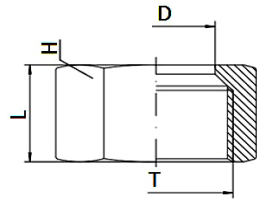

3830

Nut

CODE	ØD	T	L	H	GR.
3830TRLL4	4	M8X1,0	11,0	10,0	6,0
3830TRL6	6	M12X1,5	14,5	14,0	9,0
3830TRL8	8	M14X1,5	14,5	17,0	14,0
3830TRL10	10	M16X1,5	15,5	19,0	17,0
3830TRL12	12	M18X1,5	15,5	22,0	24,0
3830TRL15	15	M22X1,5	17,0	27,0	40,0
3830TRS16	16	M24X1,5	20,5	30,0	48,0

3840

Ogive

CODE	ØD	L	GR.
3840TRLL4	4	6,0	2,0
3840TRL6	6	9,0	2,0
3840TRL8	8	9,0	2,0
3840TRL10	10	9,5	3,0
3840TRL12	12	10,0	3,0
3840TRL15	15	10,0	4,0
3840TRS16	16	10,0	5,0