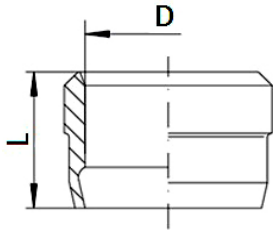

3830

Nut

CODE	ØD	T	L	H	GR.
3830TRLL4	4	M8X1,0	11,0	10,0	6,0
3830TRL6	6	M12X1,5	14,5	14,0	9,0
3830TRL8	8	M14X1,5	14,5	17,0	14,0
3830TRL10	10	M16X1,5	15,5	19,0	17,0
3830TRL12	12	M18X1,5	15,5	22,0	24,0
3830TRL15	15	M22X1,5	17,0	27,0	40,0
3830TRS16	16	M24X1,5	20,5	30,0	48,0

3840

Ogive

CODE	ØD	L	GR.
3840TRLL4	4	6,0	2,0
3840TRL6	6	9,0	2,0
3840TRL8	8	9,0	2,0
3840TRL10	10	9,5	3,0
3840TRL12	12	10,0	3,0
3840TRL15	15	10,0	4,0
3840TRS16	16	10,0	5,0