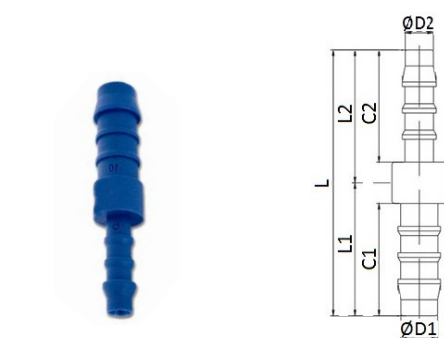

5035

Reduced union elbow barb connector

CODE	ØD1	ØD2	C1	L1	C2	L2	GR.
5035TR54	5	4	21,0	28,5	16,0	23,0	1,0
5035TR64	6	4	21,0	35,5	16,0	29,0	1,0
5035TR65	6	5	23,0	31,5	21,0	28,5	1,5
5035TR86	8	6	25,0	36,5	23,0	31,5	2,0
5035TR106	10	6	27,0	39,0	23,0	31,5	3,8
5035TR108	10	8	27,0	39,0	25,0	36,5	4,0
5035TR1210	12	10	28,0	40,0	27,0	39,0	7,0
5035TR1412	14	12	29,5	42,5	28,0	40,0	9,0
5035TR1614	16	14	30,0	44,0	29,5	42,5	11,0
5035TR1916	19	16	31,0	45,0	30,0	44,0	14,0

5040

Union barb connector

CODE	ØD	C	L1	L	GR.
5040TR4	4	16,0	18,0	36,0	1,0
5040TR5	5	21,0	23,5	47,0	1,2
5040TR6	6	23,0	26,0	52,0	1,5
5040TR8	8	25,0	29,0	58,0	2,0
5040TR10	10	27,0	31,5	63,0	3,0
5040TR12	12	28,0	33,0	66,0	4,0
5040TR14	14	29,5	35,5	71,0	7,5
5040TR16	16	30,0	36,0	72,0	9,0
5040TR19	19	31,0	37,0	74,0	11,0

5045

Reduced union elbow barb connector

CODE	ØD1	ØD2	C1	L1	C2	L2	L	GR.
5045TR54	5	4	21,0	23,5	16,0	18,0	41,5	1,0
5045TR64	6	4	23,0	26,0	16,0	18,0	44,0	1,0
5045TR65	6	5	23,0	26,0	21,0	23,5	49,5	1,0
5045TR85	8	5	25,0	29,5	21,0	23,5	53,0	2,0
5045TR86	8	6	25,0	29,0	23,0	26,0	55,0	3,0
5045TR106	10	6	27,0	31,5	23,0	26,0	57,5	3,0
5045TR108	10	8	27,0	31,5	25,0	29,0	60,5	3,0
5045TR128	12	8	28,0	33,0	25,0	29,0	62,0	3,0
5045TR1210	12	10	28,0	33,0	27,0	31,5	64,5	5,0
5045TR1410	14	10	29,5	35,5	27,0	31,5	67,0	6,0
5045TR1412	14	12	29,5	35,5	28,0	33,0	68,5	7,0
5045TR1612	16	12	30,0	36,0	28,0	33,0	69,0	7,0
5045TR1614	16	14	30,0	36,0	29,5	35,5	71,5	8,0
5045TR1914	19	14	31,0	37,0	29,5	35,5	72,5	10,0
5045TR1916	19	16	31,0	37,0	30,0	36,0	73,0	10,0