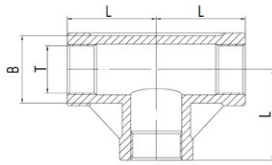

1490

Tee female BSPP thread

CODE	T	L	B
1490MF18	G1/8"	17,0	13,0
1490MF14	G1/4"	19,0	16,5
1490MF38	G3/8"	23,0	20,0
1490MF12	G1/2"	27,0	24,5
1490MF34	G3/4"	32,0	30,0
1490MF1	G1"	38,0	37,5
1490MF114	G1-1/4"	45,0	46,5
1490MF112	G1-1/2"	48,0	53,0
1490MF2	G2"	57,0	65,5