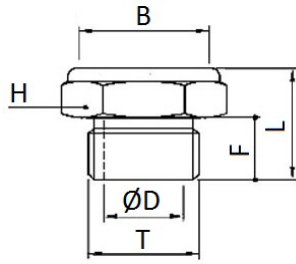

6880

Inox AISI 316L wire silencer on inox AISI 316L base

CODE	T	ØD	B	F	L	H	GR.
6880TR18	G1/8"	6,0	10,0	8,0	15,0	14,0	8,0
6880TR14	G1/4"	8,0	12,5	8,0	15,0	17,0	12,0
6880TR38	G3/8"	12,0	17,5	10,0	18,0	22,0	20,0
6880TR12	G1/2"	15,0	21,5	12,0	22,0	27,0	38,0
6880TR34	G3/4"	20,0	28,0	15,0	27,0	32,0	62,0
6880TR1	G1"	26,0	34,0	18,0	32,0	41,0	118,0

6882

Inox AISI 316L wire silencer on inox AISI 316L base NPT thread

CODE	T	ØD	B	F	L	H	GR.
6882TR18	N1/8"	6,0	10,0	8,0	15,0	14,0	8,0
6882TR14	N1/4"	8,0	12,5	8,0	15,0	17,0	12,0
6882TR38	N3/8"	12,0	17,5	10,0	18,0	22,0	20,0
6882TR12	N1/2"	15,0	21,5	12,0	22,0	27,0	38,0
6882TR34	N3/4"	20,0	28,0	15,0	27,0	32,0	62,0
6882TR1	N1"	26,0	34,0	18,0	32,0	41,0	118,0