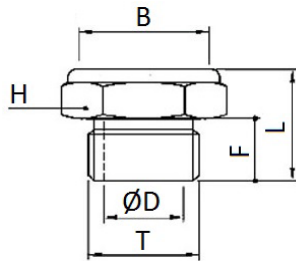

6880

Inox AISI 316L wire silencer on inox AISI 316L base

CODE	T	ØD	B	F	L	H	GR.
6880TR18	G1/8"	6,0	10,0	8,0	15,0	14,0	8,0
6880TR14	G1/4"	8,0	12,5	8,0	15,0	17,0	12,0
6880TR38	G3/8"	12,0	17,5	10,0	18,0	22,0	20,0
6880TR12	G1/2"	15,0	21,5	12,0	22,0	27,0	38,0
6880TR34	G3/4"	20,0	28,0	15,0	27,0	32,0	62,0
6880TR1	G1"	26,0	34,0	18,0	32,0	41,0	118,0

6882

Inox AISI 316L wire silencer on inox AISI 316L base NPT thread

CODE	T	ØD	B	F	L	H	GR.
6882TR18	N1/8"	6,0	10,0	8,0	15,0	14,0	8,0
6882TR14	N1/4"	8,0	12,5	8,0	15,0	17,0	12,0
6882TR38	N3/8"	12,0	17,5	10,0	18,0	22,0	20,0
6882TR12	N1/2"	15,0	21,5	12,0	22,0	27,0	38,0
6882TR34	N3/4"	20,0	28,0	15,0	27,0	32,0	62,0
6882TR1	N1"	26,0	34,0	18,0	32,0	41,0	118,0