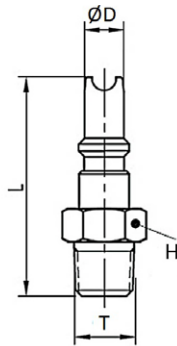

**CD-50**

Female quick coupler BSPP, DN 7

CODE	T	P	C	L	H
CD-50-L-PL	G3/8"	28,5	27	54	23
CD-50-X	G3/8"	28,5	27	54	23
CD-50-X-PL	G3/8"	28,5	27	54	23

**ACD-50M**

Male connection BSPT, DN 7

CODE	T	D	L	H
ACD-50M	R3/8"	10,3	47,5	17
ACD-50M-L	R3/8"	10,3	47,5	17
ACD-50M-X	R3/8"	10,3	47,5	17

**ACD-50H**

Female connection BSPP, DN 7

CODE	T	D	L	H
ACD-50H	G3/8"	10,3	49	22
ACD-50H-L	G3/8"	10,3	49	22
ACD-50H-X	G3/8"	10,3	49	22

**ACD-50E**

Connection with barb connector, DN 7

CODE	E	ØD	L	H
ACD-50E	11,2	10,3	56,5	20
ACD-50E-L	11,2	10,3	56,5	20
ACD-50E-X	11,2	10,3	56,5	20