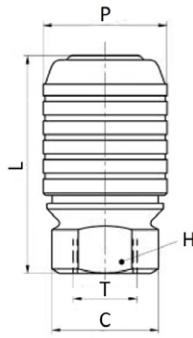

**CD-50**

Female quick coupler BSPP, DN 7

CODE	T	P	C	L	H
CD-50-L-PL	G3/8"	28,5	27	54	23
CD-50-X	G3/8"	28,5	27	54	23
CD-50-X-PL	G3/8"	28,5	27	54	23

**ACD-50M**

Male connection BSPT, DN 7

CODE	T	D	L	H
ACD-50M	R3/8"	10,3	47,5	17
ACD-50M-L	R3/8"	10,3	47,5	17
ACD-50M-X	R3/8"	10,3	47,5	17

**ACD-50H**

Female connection BSPP, DN 7

CODE	T	D	L	H
ACD-50H	G3/8"	10,3	49	22
ACD-50H-L	G3/8"	10,3	49	22
ACD-50H-X	G3/8"	10,3	49	22

**ACD-50E**

Connection with barb connector, DN 7

CODE	E	ØD	L	H
ACD-50E	11,2	10,3	56,5	20
ACD-50E-L	11,2	10,3	56,5	20
ACD-50E-X	11,2	10,3	56,5	20