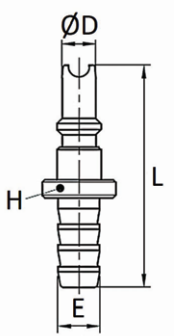

**CD-50**

Female quick coupler BSPP, DN 7

CODE	T	P	C	L	H
CD-50-L-PL	G3/8"	28,5	27	54	23
CD-50-X	G3/8"	28,5	27	54	23
CD-50-X-PL	G3/8"	28,5	27	54	23

**ACD-50M**

Male connection BSPT, DN 7

CODE	T	D	L	H
ACD-50M	R3/8"	10,3	47,5	17
ACD-50M-L	R3/8"	10,3	47,5	17
ACD-50M-X	R3/8"	10,3	47,5	17

**ACD-50H**

Female connection BSPP, DN 7

CODE	T	D	L	H
ACD-50H	G3/8"	10,3	49	22
ACD-50H-L	G3/8"	10,3	49	22
ACD-50H-X	G3/8"	10,3	49	22

**ACD-50E**

Connection with barb connector, DN 7

CODE	E	ØD	L	H
ACD-50E	11,2	10,3	56,5	20
ACD-50E-L	11,2	10,3	56,5	20
ACD-50E-X	11,2	10,3	56,5	20