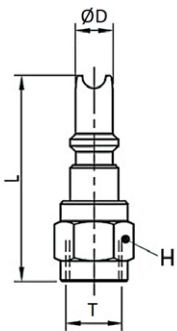

**CD-50**

Female quick coupler BSPP, DN 7

CODE	T	P	C	L	H
CD-50-L-PL	G3/8"	28,5	27	54	23
CD-50-X	G3/8"	28,5	27	54	23
CD-50-X-PL	G3/8"	28,5	27	54	23

**ACD-50M**

Male connection BSPT, DN 7

CODE	T	D	L	H
ACD-50M	R3/8"	10,3	47,5	17
ACD-50M-L	R3/8"	10,3	47,5	17
ACD-50M-X	R3/8"	10,3	47,5	17

**ACD-50H**

Female connection BSPP, DN 7

CODE	T	D	L	H
ACD-50H	G3/8"	10,3	49	22
ACD-50H-L	G3/8"	10,3	49	22
ACD-50H-X	G3/8"	10,3	49	22

**ACD-50E**

Connection with barb connector, DN 7

CODE	E	ØD	L	H
ACD-50E	11,2	10,3	56,5	20
ACD-50E-L	11,2	10,3	56,5	20
ACD-50E-X	11,2	10,3	56,5	20