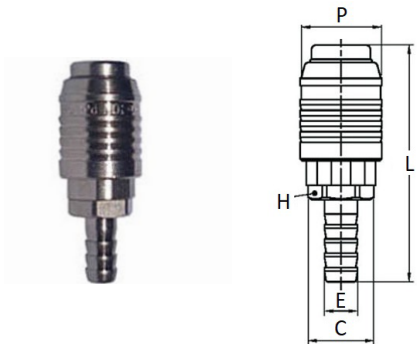

FLUID-10N-M-X

Male quick coupler DN 5,5

CODE	T	C	P	L	H
FLUID-10N-M1/4-X	R1/4"	21,5	23,4	54,5	19
FLUID-10N-M3/8-X	R3/8"	21,5	23,4	55,5	19
FLUID-10N-M1/2-X	R1/2"	24,6	23,4	60,0	22

FLUID-10N-H-X

Female quick coupler DN 5,5

CODE	T	C	P	L	H
FLUID-10N-H1/4X	G1/4"	21,5	23,4	52,5	19
FLUID-10N-H3/8X	G1/4"	24,6	23,4	54,0	22
FLUID-10N-H1/2X	G1/2"	26,5	23,4	58,2	24

FLUID-10N-E-X

Quick coupler with barb connector DN 5,5

CODE	E	C	P	L	H
FLUID-10N-E8X	9,20	21,5	23,4	62,0	19
FLUID-10N-E10X	11,20	21,5	23,4	66,0	19
FLUID-10N-E12X	13,20	21,5	23,4	71,0	19

NE-10M-X

Male connection DN 5,5

CODE	T	E	L	H
NE-10M-X	R1/4"	8	40,0	14
NE-10M-3/8-X	R3/8"	8	42,5	17
NE-10M-1/2-X	R1/2"	8	46,0	22