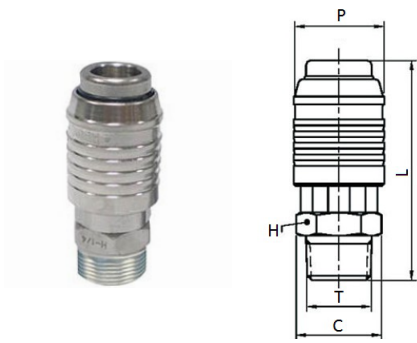

FLUID-10N-M-X

Male quick coupler DN 5,5

CODE	T	C	P	L	H
FLUID-10N-M1/4-X	R1/4"	21,5	23,4	54,5	19
FLUID-10N-M3/8-X	R3/8"	21,5	23,4	55,5	19
FLUID-10N-M1/2-X	R1/2"	24,6	23,4	60,0	22

FLUID-10N-H-X

Female quick coupler DN 5,5

CODE	T	C	P	L	H
FLUID-10N-H1/4X	G1/4"	21,5	23,4	52,5	19
FLUID-10N-H3/8X	G1/4"	24,6	23,4	54,0	22
FLUID-10N-H1/2X	G1/2"	26,5	23,4	58,2	24

FLUID-10N-E-X

Quick coupler with barb connector DN 5,5

CODE	E	C	P	L	H
FLUID-10N-E8X	9,20	21,5	23,4	62,0	19
FLUID-10N-E10X	11,20	21,5	23,4	66,0	19
FLUID-10N-E12X	13,20	21,5	23,4	71,0	19

NE-10M-X

Male connection DN 5,5

CODE	T	E	L	H
NE-10M-X	R1/4"	8	40,0	14
NE-10M-3/8-X	R3/8"	8	42,5	17
NE-10M-1/2-X	R1/2"	8	46,0	22