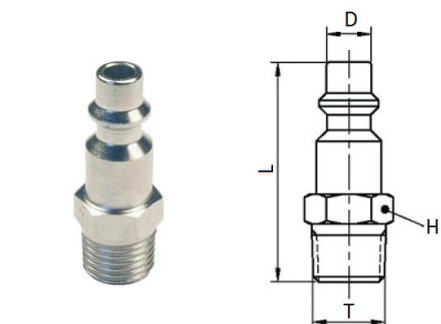

FLUID-10N-M-X

Male quick coupler DN 5,5

CODE	T	C	P	L	H
FLUID-10N-M1/4-X	R1/4"	21,5	23,4	54,5	19
FLUID-10N-M3/8-X	R3/8"	21,5	23,4	55,5	19
FLUID-10N-M1/2-X	R1/2"	24,6	23,4	60,0	22

FLUID-10N-H-X

Female quick coupler DN 5,5

CODE	T	C	P	L	H
FLUID-10N-H1/4X	G1/4"	21,5	23,4	52,5	19
FLUID-10N-H3/8X	G1/4"	24,6	23,4	54,0	22
FLUID-10N-H1/2X	G1/2"	26,5	23,4	58,2	24

FLUID-10N-E-X

Quick coupler with barb connector DN 5,5

CODE	E	C	P	L	H
FLUID-10N-E8X	9,20	21,5	23,4	62,0	19
FLUID-10N-E10X	11,20	21,5	23,4	66,0	19
FLUID-10N-E12X	13,20	21,5	23,4	71,0	19

NE-10M-X

Male connection DN 5,5

CODE	T	E	L	H
NE-10M-X	R1/4"	8	40,0	14
NE-10M-3/8-X	R3/8"	8	42,5	17
NE-10M-1/2-X	R1/2"	8	46,0	22