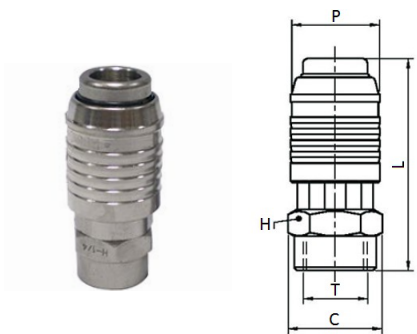

FLUID-10N-M-X

Male quick coupler DN 5,5

CODE	T	C	P	L	H
FLUID-10N-M1/4-X	R1/4"	21,5	23,4	54,5	19
FLUID-10N-M3/8-X	R3/8"	21,5	23,4	55,5	19
FLUID-10N-M1/2-X	R1/2"	24,6	23,4	60,0	22

FLUID-10N-H-X

Female quick coupler DN 5,5

CODE	T	C	P	L	H
FLUID-10N-H1/4X	G1/4"	21,5	23,4	52,5	19
FLUID-10N-H3/8X	G1/4"	24,6	23,4	54,0	22
FLUID-10N-H1/2X	G1/2"	26,5	23,4	58,2	24

FLUID-10N-E-X

Quick coupler with barb connector DN 5,5

CODE	E	C	P	L	H
FLUID-10N-E8X	9,20	21,5	23,4	62,0	19
FLUID-10N-E10X	11,20	21,5	23,4	66,0	19
FLUID-10N-E12X	13,20	21,5	23,4	71,0	19

NE-10M-X

Male connection DN 5,5

CODE	T	E	L	H
NE-10M-X	R1/4"	8	40,0	14
NE-10M-3/8-X	R3/8"	8	42,5	17
NE-10M-1/2-X	R1/2"	8	46,0	22