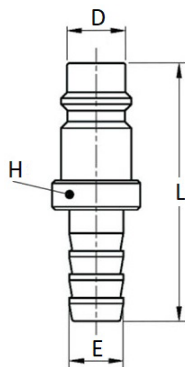

AEU-75H

Female connection

CODE	T	D	L	H
AEU-75H	G1/4"	10	34,0	17
AEU-75H-X	G1/4"	10	34,0	17
AEU-75H-316	G1/4"	10	34,0	17
AEU-75H38	G3/8"	10	34,5	20
AEU-75H38-316	G3/8"	10	34,5	22
AEU-75H12	G1/2"	10	40,0	24
AEU-75H12-316	G1/2"	10	40,0	24

AEU-75E

Connection with barb connector

CODE	E	D	L	H
AEU-75E	9,2	10	44,0	15,0
AEU-75E-X	9,2	10	44,0	15,0
AEU-75E-10	11,2	10	48,0	15,0
AEU-75E-10-316	11,2	10	48,0	15,0
AEU-75E12	13,2	10	48,0	17,0
AEU-75E-12-316	13,2	10	48,0	17,0

AEU-75PM

Connection with push-on fitting

CODE	Ø TUBE	D	R	L	H
AEU-75PM08	8X12	10	M16X1	46,7	19
AEU-75PM10	10X15	10	M20X1	51,5	22

To used with PU-PVC