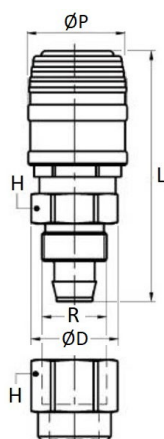

AEU-75H

Female connection

CODE	T	D	L	H
AEU-75H	G1/4"	10	34,0	17
AEU-75H-X	G1/4"	10	34,0	17
AEU-75H-316	G1/4"	10	34,0	17
AEU-75H38	G3/8"	10	34,5	20
AEU-75H38-316	G3/8"	10	34,5	22
AEU-75H12	G1/2"	10	40,0	24
AEU-75H12-316	G1/2"	10	40,0	24

AEU-75E

Connection with barb connector

CODE	E	D	L	H
AEU-75E	9,2	10	44,0	15,0
AEU-75E-X	9,2	10	44,0	15,0
AEU-75E-10	11,2	10	48,0	15,0
AEU-75E-10-316	11,2	10	48,0	15,0
AEU-75E12	13,2	10	48,0	17,0
AEU-75E-12-316	13,2	10	48,0	17,0

AEU-75PM

Connection with push-on fitting

CODE	Ø TUBE	D	R	L	H
AEU-75PM08	8X12	10	M16X1	46,7	19
AEU-75PM10	10X15	10	M20X1	51,5	22

To used with PU-PVC