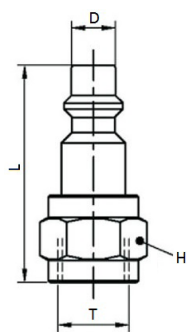

AEU-75H

Female connection

CODE	T	D	L	H
AEU-75H	G1/4"	10	34,0	17
AEU-75H-X	G1/4"	10	34,0	17
AEU-75H-316	G1/4"	10	34,0	17
AEU-75H38	G3/8"	10	34,5	20
AEU-75H38-316	G3/8"	10	34,5	22
AEU-75H12	G1/2"	10	40,0	24
AEU-75H12-316	G1/2"	10	40,0	24

AEU-75E

Connection with barb connector

CODE	E	D	L	H
AEU-75E	9,2	10	44,0	15,0
AEU-75E-X	9,2	10	44,0	15,0
AEU-75E-10	11,2	10	48,0	15,0
AEU-75E-10-316	11,2	10	48,0	15,0
AEU-75E12	13,2	10	48,0	17,0
AEU-75E-12-316	13,2	10	48,0	17,0

AEU-75PM

Connection with push-on fitting

CODE	Ø TUBE	D	R	L	H
AEU-75PM08	8X12	10	M16X1	46,7	19
AEU-75PM10	10X15	10	M20X1	51,5	22

To used with PU-PVC